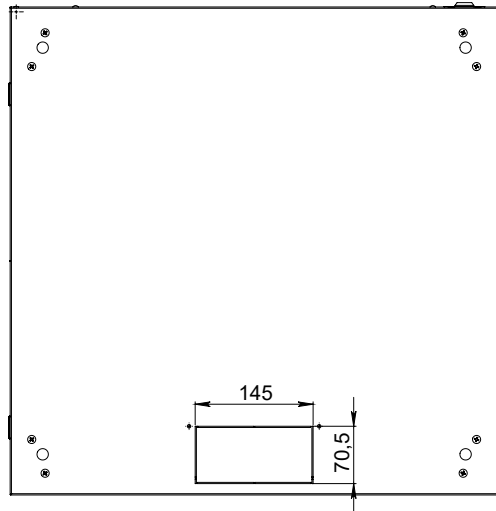

### Mounting Rails

- 1.5mm DX51D galvanic
- 19" Mounting rails; adjustable in depth of the cabinet

(All dimensions are in mm.)

FRONT VIEW

FRONT VIEW WITHOUT COVER

TOP VIEW

BOTTOM VIEW

BACK VIEW

SIDE VIEW