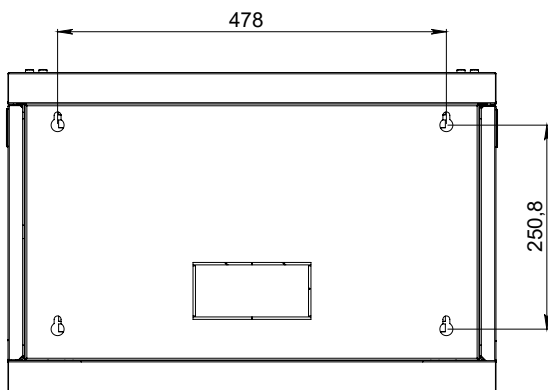

### 19" Ager Wall Mounted AGENA FLAT Series

Product Code	Product Description	Height Size in U	Width (W) (Between mounting rails)	Width (w) (mm)	Depth (D) (mm)	Height (H) (mm)	Weight (Net) (kg)	Weight (Gross) (kg)	Disassembled Package Size (WxHxD) mm
AG-FL07U6045XX-0000-A-YY	7U 19" Ager Agera Wall Mounted Cabinets W=600mm D=450mm	7U	19"	600	450	392	11	12	(605x80x455)
AG-FL09U6045XX-0000-A-YY	9U 19" Ager Agera Flat Wall Mounted Cabinets W=600mm D=450mm	9U	19"	600	450	481	13	14	(605x80x455)
AG-FL12U6045XX-0000-A-YY	12U 19" Ager Agera Flat Wall Mounted Cabinets W=600mm D=450mm	12U	19"	600	450	615	14	15	(605x115x620)
AG-FL16U6045XX-0000-A-YY	16U 19" Ager Agera Flat Wall Mounted Cabinets W=600mm D=450mm	16U	19"	600	450	792	16	17	(740X170X640)
AG-FL20U6045XX-0000-A-YY	20U 19" Ager Agera Flat Wall Mounted Cabinets W=600mm D=450mm	20U	19"	600	450	970	18	19	(875X170X600)
AG-FL07U6060XX-0000-A-YY	7U 19" Ager Agera Flat Wall Mounted Cabinets W=600mm D=600mm	7U	19"	600	600	392	13	14	(650x90x620)
AG-FL09U6060XX-0000-A-YY	9U 19" Ager Agera Flat Wall Mounted Cabinets W=600mm D=600mm	9U	19"	600	600	481	15	16	(650x90x620)
AG-FL12U6060XX-0000-A-YY	12U 19" Ager Agera Flat Wall Mounted Cabinets W=600mm D=600mm	12U	19"	600	600	615	16	17	(650x115x620)
AG-FL16U6060XX-0000-A-YY	16U 19" Ager Agera Flat Wall Mounted Cabinets W=600mm D=600mm	16U	19"	600	600	792	18	19	(740X170X640)
AG-FL20U6060XX-0000-A-YY	20U 19" Ager Agera Flat Wall Mounted Cabinets W=600mm D=600mm	20U	19"	600	600	970	20	21	(875X170X600)

XX = Colour Code, B1 White RAL 7035, S1 Black RAL 9005, during order please specify the colour choice  
 Please consider when used levelling feet 30mm add to Height, in castor add 80mm  
 0000 = Please check the Door Options page  
 YY = M1 for pre-assembled, D1 for flat pack

(All dimensions are in mm.)

FRONT VIEW

FRONT VIEW WITHOUT COVER

TOP VIEW

BOTTOM VIEW

BACK VIEW

SIDE VIEW