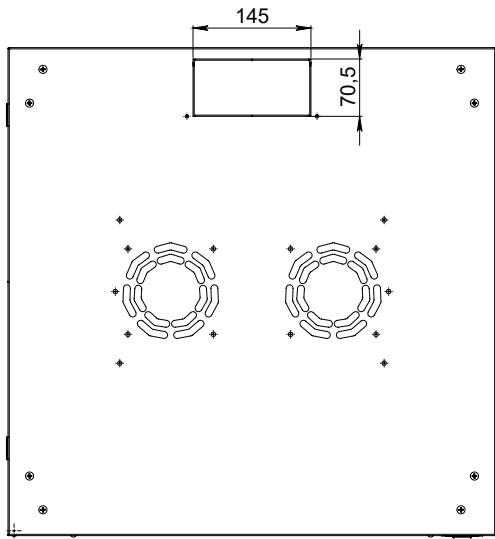

### Mounting Rails

- 1.5mm DX51D galvanic
- 19" Mounting rails; adjustable in depth of the cabinet

### 19" Ager Wall Mounted AGENA FLAT Series

Product Code	Product Description	Height Size in U	Width (W) (Between mounting rails)	Width (w) (mm)	Depth (D) (mm)	Height (H) (mm)	Weight (Net) (kg)	Weight (Gross) (kg)	Disassembled Package Size (WxHxD) mm
AG-FL07U6045XX-0000-A-YY	7U 19" Ager Agera Wall Mounted Cabinets W=600mm D=450mm	7U	19"	600	450	392	11	12	(605x80x455)
AG-FL09U6045XX-0000-A-YY	9U 19" Ager Agera Flat Wall Mounted Cabinets W=600mm D=450mm	9U	19"	600	450	481	13	14	(605x80x455)
AG-FL12U6045XX-0000-A-YY	12U 19" Ager Agera Flat Wall Mounted Cabinets W=600mm D=450mm	12U	19"	600	450	615	14	15	(605x115x620)
AG-FL16U6045XX-0000-A-YY	16U 19" Ager Agera Flat Wall Mounted Cabinets W=600mm D=450mm	16U	19"	600	450	792	16	17	(740X170X640)
AG-FL20U6045XX-0000-A-YY	20U 19" Ager Agera Flat Wall Mounted Cabinets W=600mm D=450mm	20U	19"	600	450	970	18	19	(875X170X600)
AG-FL07U6060XX-0000-A-YY	7U 19" Ager Agera Flat Wall Mounted Cabinets W=600mm D=600mm	7U	19"	600	600	392	13	14	(650x90x620)
AG-FL09U6060XX-0000-A-YY	9U 19" Ager Agera Flat Wall Mounted Cabinets W=600mm D=600mm	9U	19"	600	600	481	15	16	(650x90x620)
AG-FL12U6060XX-0000-A-YY	12U 19" Ager Agera Flat Wall Mounted Cabinets W=600mm D=600mm	12U	19"	600	600	615	16	17	(650x115x620)
AG-FL16U6060XX-0000-A-YY	16U 19" Ager Agera Flat Wall Mounted Cabinets W=600mm D=600mm	16U	19"	600	600	792	18	19	(740X170X640)
AG-FL20U6060XX-0000-A-YY	20U 19" Ager Agera Flat Wall Mounted Cabinets W=600mm D=600mm	20U	19"	600	600	970	20	21	(875X170X600)

XX = Colour Code, B1 White RAL 7035, S1 Black RAL 9005, during order please specify the colour choice  
 Please consider when used levelling feet 30mm add to Height, in castor add 80mm  
 0000 = Please check the Door Options page  
 YY = M1 for pre-assembled, D1 for flat pack

(All dimensions are in mm.)

FRONT VIEW

FRONT VIEW WITHOUT COVER

TOP VIEW

BOTTOM VIEW

BACK VIEW

SIDE VIEW