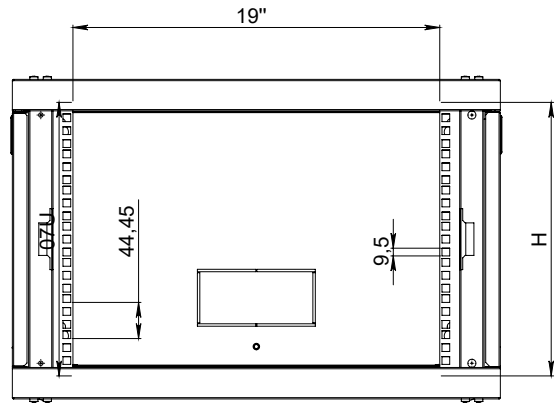

### 19" Ager Wall Mounted AGENA FLAT Series

Product Code	Product Description	Height Size in U	Width (W) (Between mounting rails)	Width (w) (mm)	Depth (D) (mm)	Height (H) (mm)	Weight (Net) (kg)	Weight (Gross) (kg)	Disassembled Package Size (WxHxD) mm
AG-FL07U6045XX-0000-A-YY	7U 19" Ager Agera Wall Mounted Cabinets W=600mm D=450mm	7U	19"	600	450	392	11	12	(605x80x455)
AG-FL09U6045XX-0000-A-YY	9U 19" Ager Agera Flat Wall Mounted Cabinets W=600mm D=450mm	9U	19"	600	450	481	13	14	(605x80x455)
AG-FL12U6045XX-0000-A-YY	12U 19" Ager Agera Flat Wall Mounted Cabinets W=600mm D=450mm	12U	19"	600	450	615	14	15	(605x115x620)
AG-FL16U6045XX-0000-A-YY	16U 19" Ager Agera Flat Wall Mounted Cabinets W=600mm D=450mm	16U	19"	600	450	792	16	17	(740X170X640)
AG-FL20U6045XX-0000-A-YY	20U 19" Ager Agera Flat Wall Mounted Cabinets W=600mm D=450mm	20U	19"	600	450	970	18	19	(875X170X600)
AG-FL07U6060XX-0000-A-YY	7U 19" Ager Agera Flat Wall Mounted Cabinets W=600mm D=600mm	7U	19"	600	600	392	13	14	(650x90x620)
AG-FL09U6060XX-0000-A-YY	9U 19" Ager Agera Flat Wall Mounted Cabinets W=600mm D=600mm	9U	19"	600	600	481	15	16	(650x90x620)
AG-FL12U6060XX-0000-A-YY	12U 19" Ager Agera Flat Wall Mounted Cabinets W=600mm D=600mm	12U	19"	600	600	615	16	17	(650x115x620)
AG-FL16U6060XX-0000-A-YY	16U 19" Ager Agera Flat Wall Mounted Cabinets W=600mm D=600mm	16U	19"	600	600	792	18	19	(740X170X640)
AG-FL20U6060XX-0000-A-YY	20U 19" Ager Agera Flat Wall Mounted Cabinets W=600mm D=600mm	20U	19"	600	600	970	20	21	(875X170X600)

XX = Colour Code, B1 White RAL 7035, S1 Black RAL 9005, during order please specify the colour choice  
 Please consider when used levelling feet 30mm add to Height, in castor add 80mm  
 0000 = Please check the Door Options page  
 YY = M1 for pre-assembled, D1 for flat pack

(All dimensions are in mm.)

FRONT VIEW

FRONT VIEW WITHOUT COVER

TOP VIEW

BOTTOM VIEW

BACK VIEW

SIDE VIEW