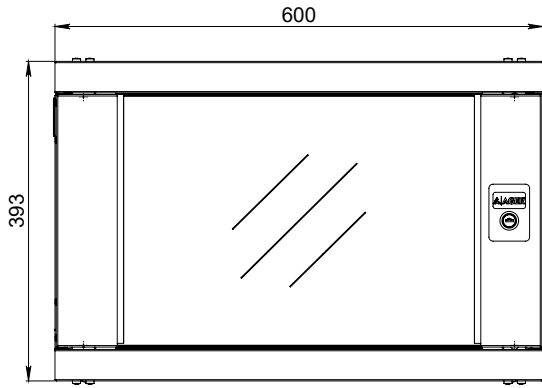

### Side Panels

- Side panels are removable.

### 19" Ager Wall Mounted AGENA FLAT Series

Product Code	Product Description	Height Size in U	Width (W) (Between mounting rails)	Width (w) (mm)	Depth (D) (mm)	Height (H) (mm)	Weight (Net) (kg)	Weight (Gross) (kg)	Disassembled Package Size (WxHxD) mm
AG-FL07U6045XX-0000-A-YY	7U 19" Ager Agera Wall Mounted Cabinets W=600mm D=450mm	7U	19"	600	450	392	11	12	(605x80x455)
AG-FL09U6045XX-0000-A-YY	9U 19" Ager Agera Flat Wall Mounted Cabinets W=600mm D=450mm	9U	19"	600	450	481	13	14	(605x80x455)
AG-FL12U6045XX-0000-A-YY	12U 19" Ager Agera Flat Wall Mounted Cabinets W=600mm D=450mm	12U	19"	600	450	615	14	15	(605x115x620)
AG-FL16U6045XX-0000-A-YY	16U 19" Ager Agera Flat Wall Mounted Cabinets W=600mm D=450mm	16U	19"	600	450	792	16	17	(740X170X640)
AG-FL20U6045XX-0000-A-YY	20U 19" Ager Agera Flat Wall Mounted Cabinets W=600mm D=450mm	20U	19"	600	450	970	18	19	(875X170X600)
AG-FL07U6060XX-0000-A-YY	7U 19" Ager Agera Flat Wall Mounted Cabinets W=600mm D=600mm	7U	19"	600	600	392	13	14	(650x90x620)
AG-FL09U6060XX-0000-A-YY	9U 19" Ager Agera Flat Wall Mounted Cabinets W=600mm D=600mm	9U	19"	600	600	481	15	16	(650x90x620)
AG-FL12U6060XX-0000-A-YY	12U 19" Ager Agera Flat Wall Mounted Cabinets W=600mm D=600mm	12U	19"	600	600	615	16	17	(650x115x620)
AG-FL16U6060XX-0000-A-YY	16U 19" Ager Agera Flat Wall Mounted Cabinets W=600mm D=600mm	16U	19"	600	600	792	18	19	(740X170X640)
AG-FL20U6060XX-0000-A-YY	20U 19" Ager Agera Flat Wall Mounted Cabinets W=600mm D=600mm	20U	19"	600	600	970	20	21	(875X170X600)

(All dimensions are in mm.)

FRONT VIEW

FRONT VIEW WITHOUT COVER

TOP VIEW

BOTTOM VIEW

BACK VIEW

SIDE VIEW